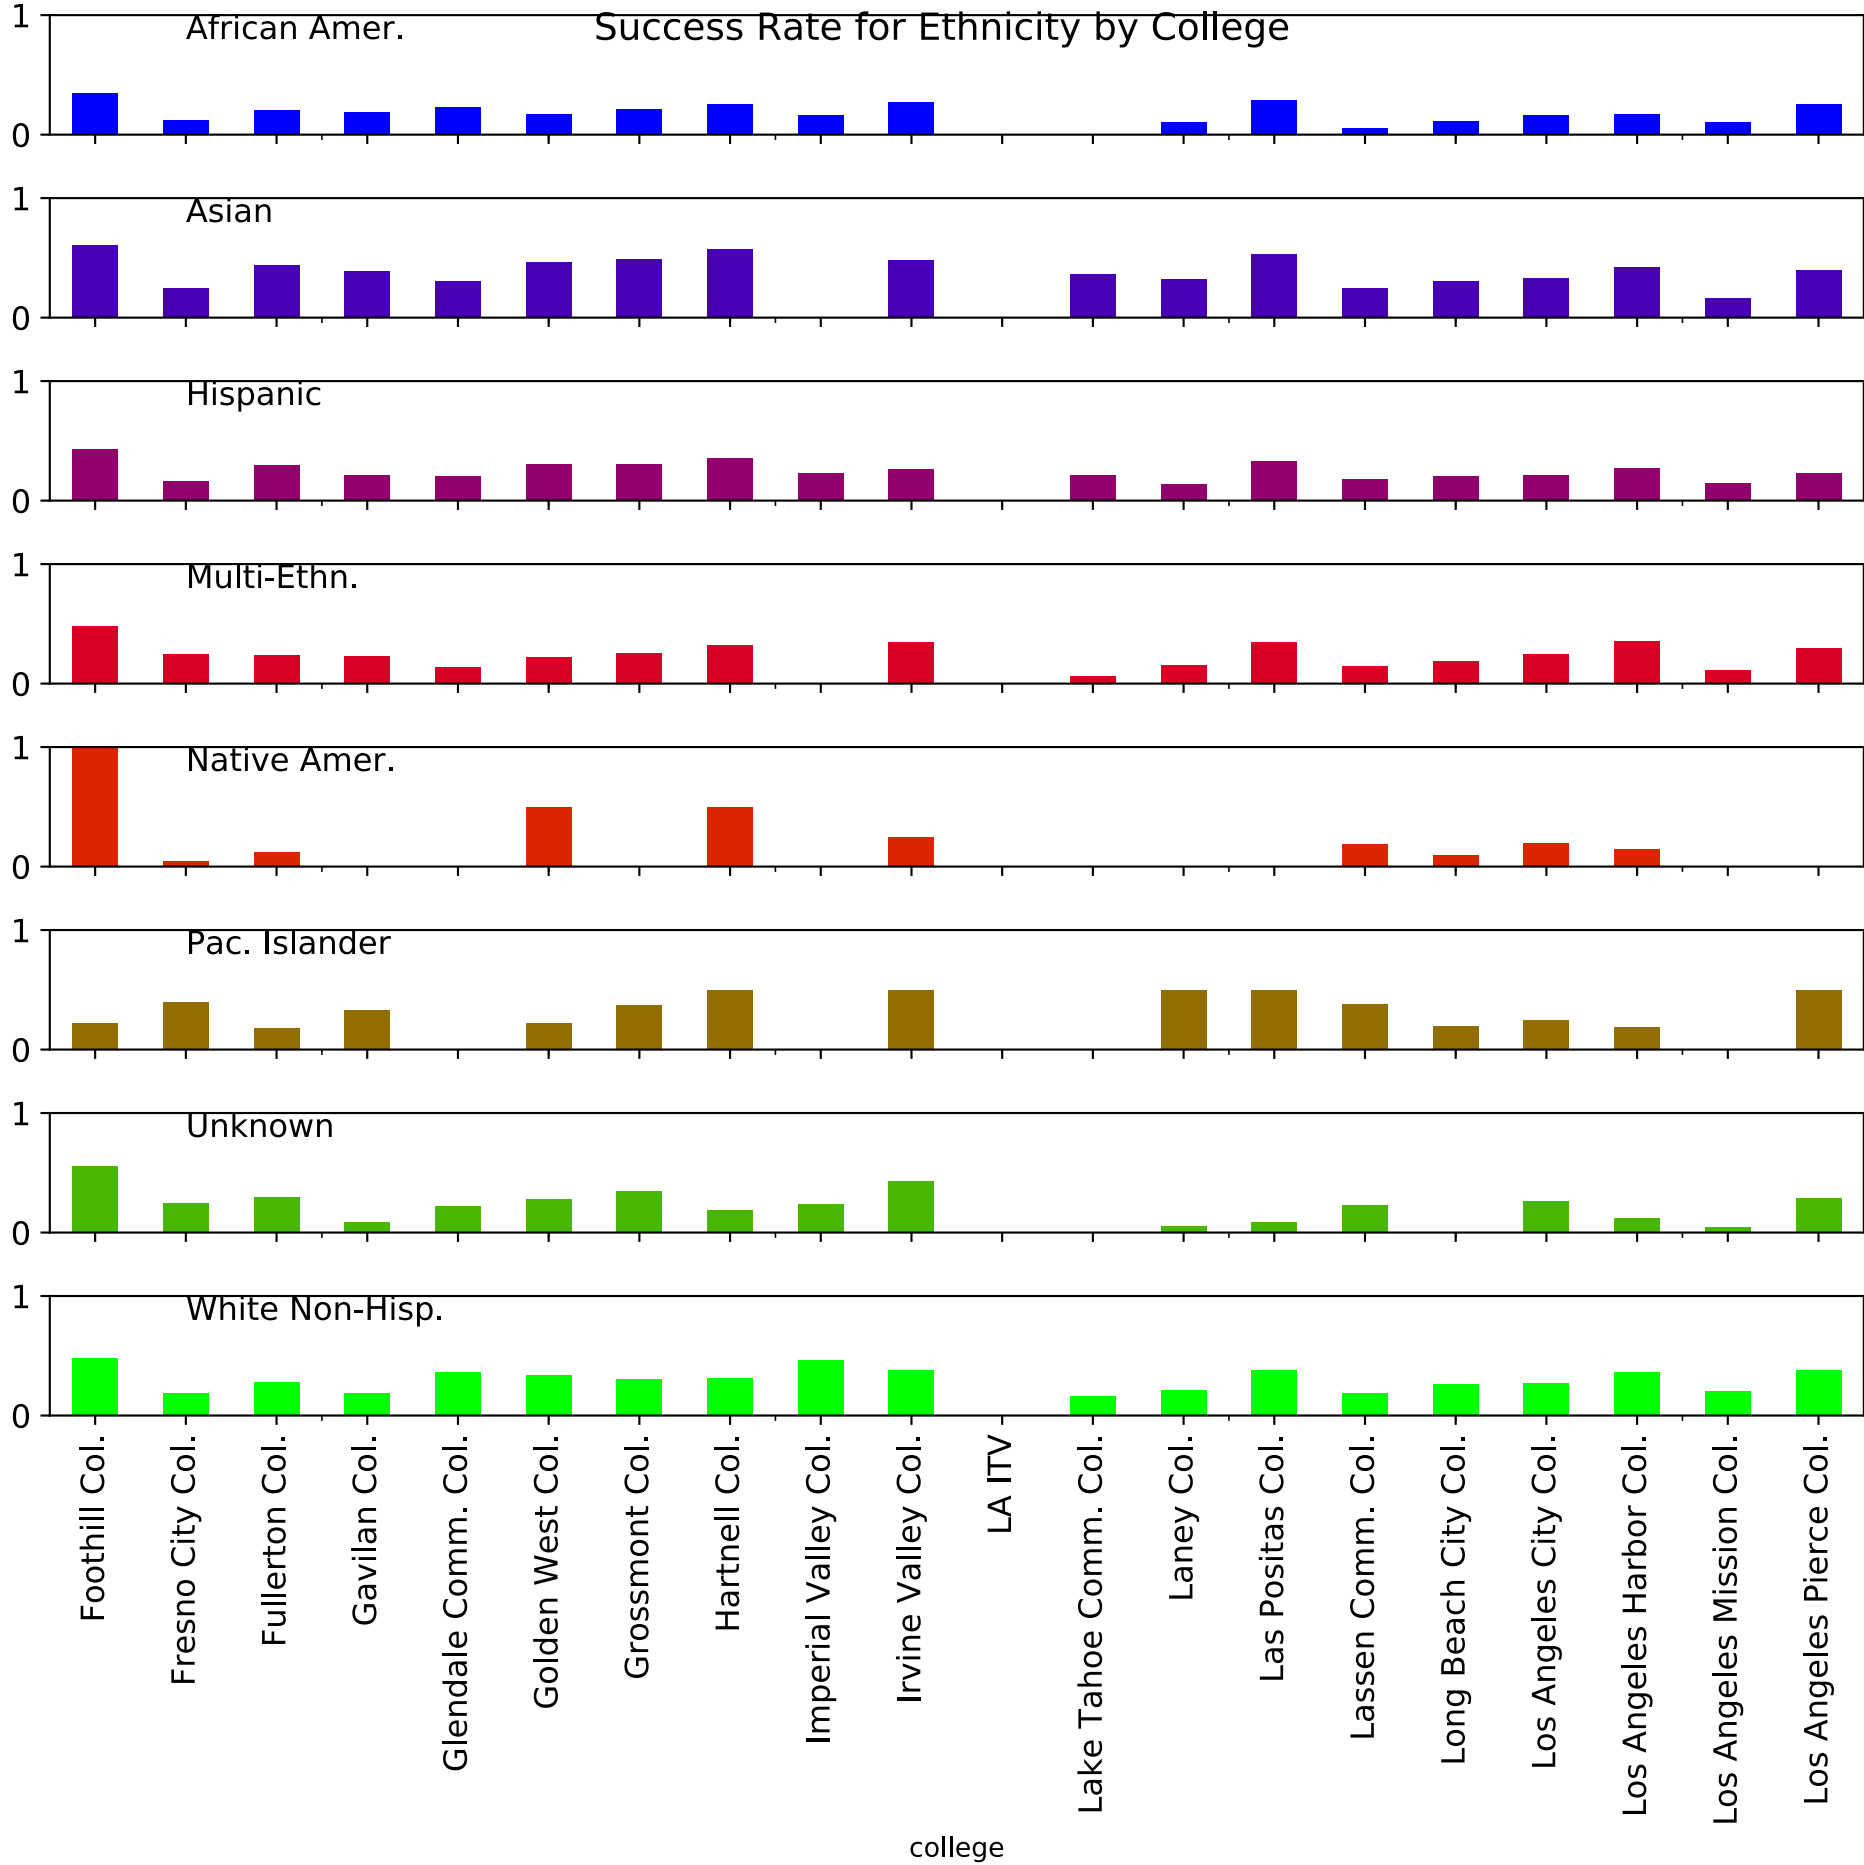

Success Rate for Ethnicity by College

Success Rate for Ethnicity by College

African Amer.

Asian

Hispanic

Multi-Ethn.

Native Amer.

Pac. Islander

Unknown

White Non-Hisp.

Col. of the Desert
Col. of the Redwoods
Col. of the Sequoias
Col. of the Siskiyou
Columbia Col.
Compton
Contra Costa Col.
Copper Mountain Col.
Cosumnes River Col.
Crafton Hills Col.
Cuesta Col.
Cuyamaca Col.
Cypress Col.
Deanza Col.
Diablo Valley Col.
East Los Angeles Col.
El Camino Col.
Evergreen Valley Col.
Feather River Col.
Folsom Lake Col.

college

Success Rate for Ethnicity by College

Success Rate for Ethnicity by College

Success Rate for Ethnicity by College

Success Rate for Ethnicity by College