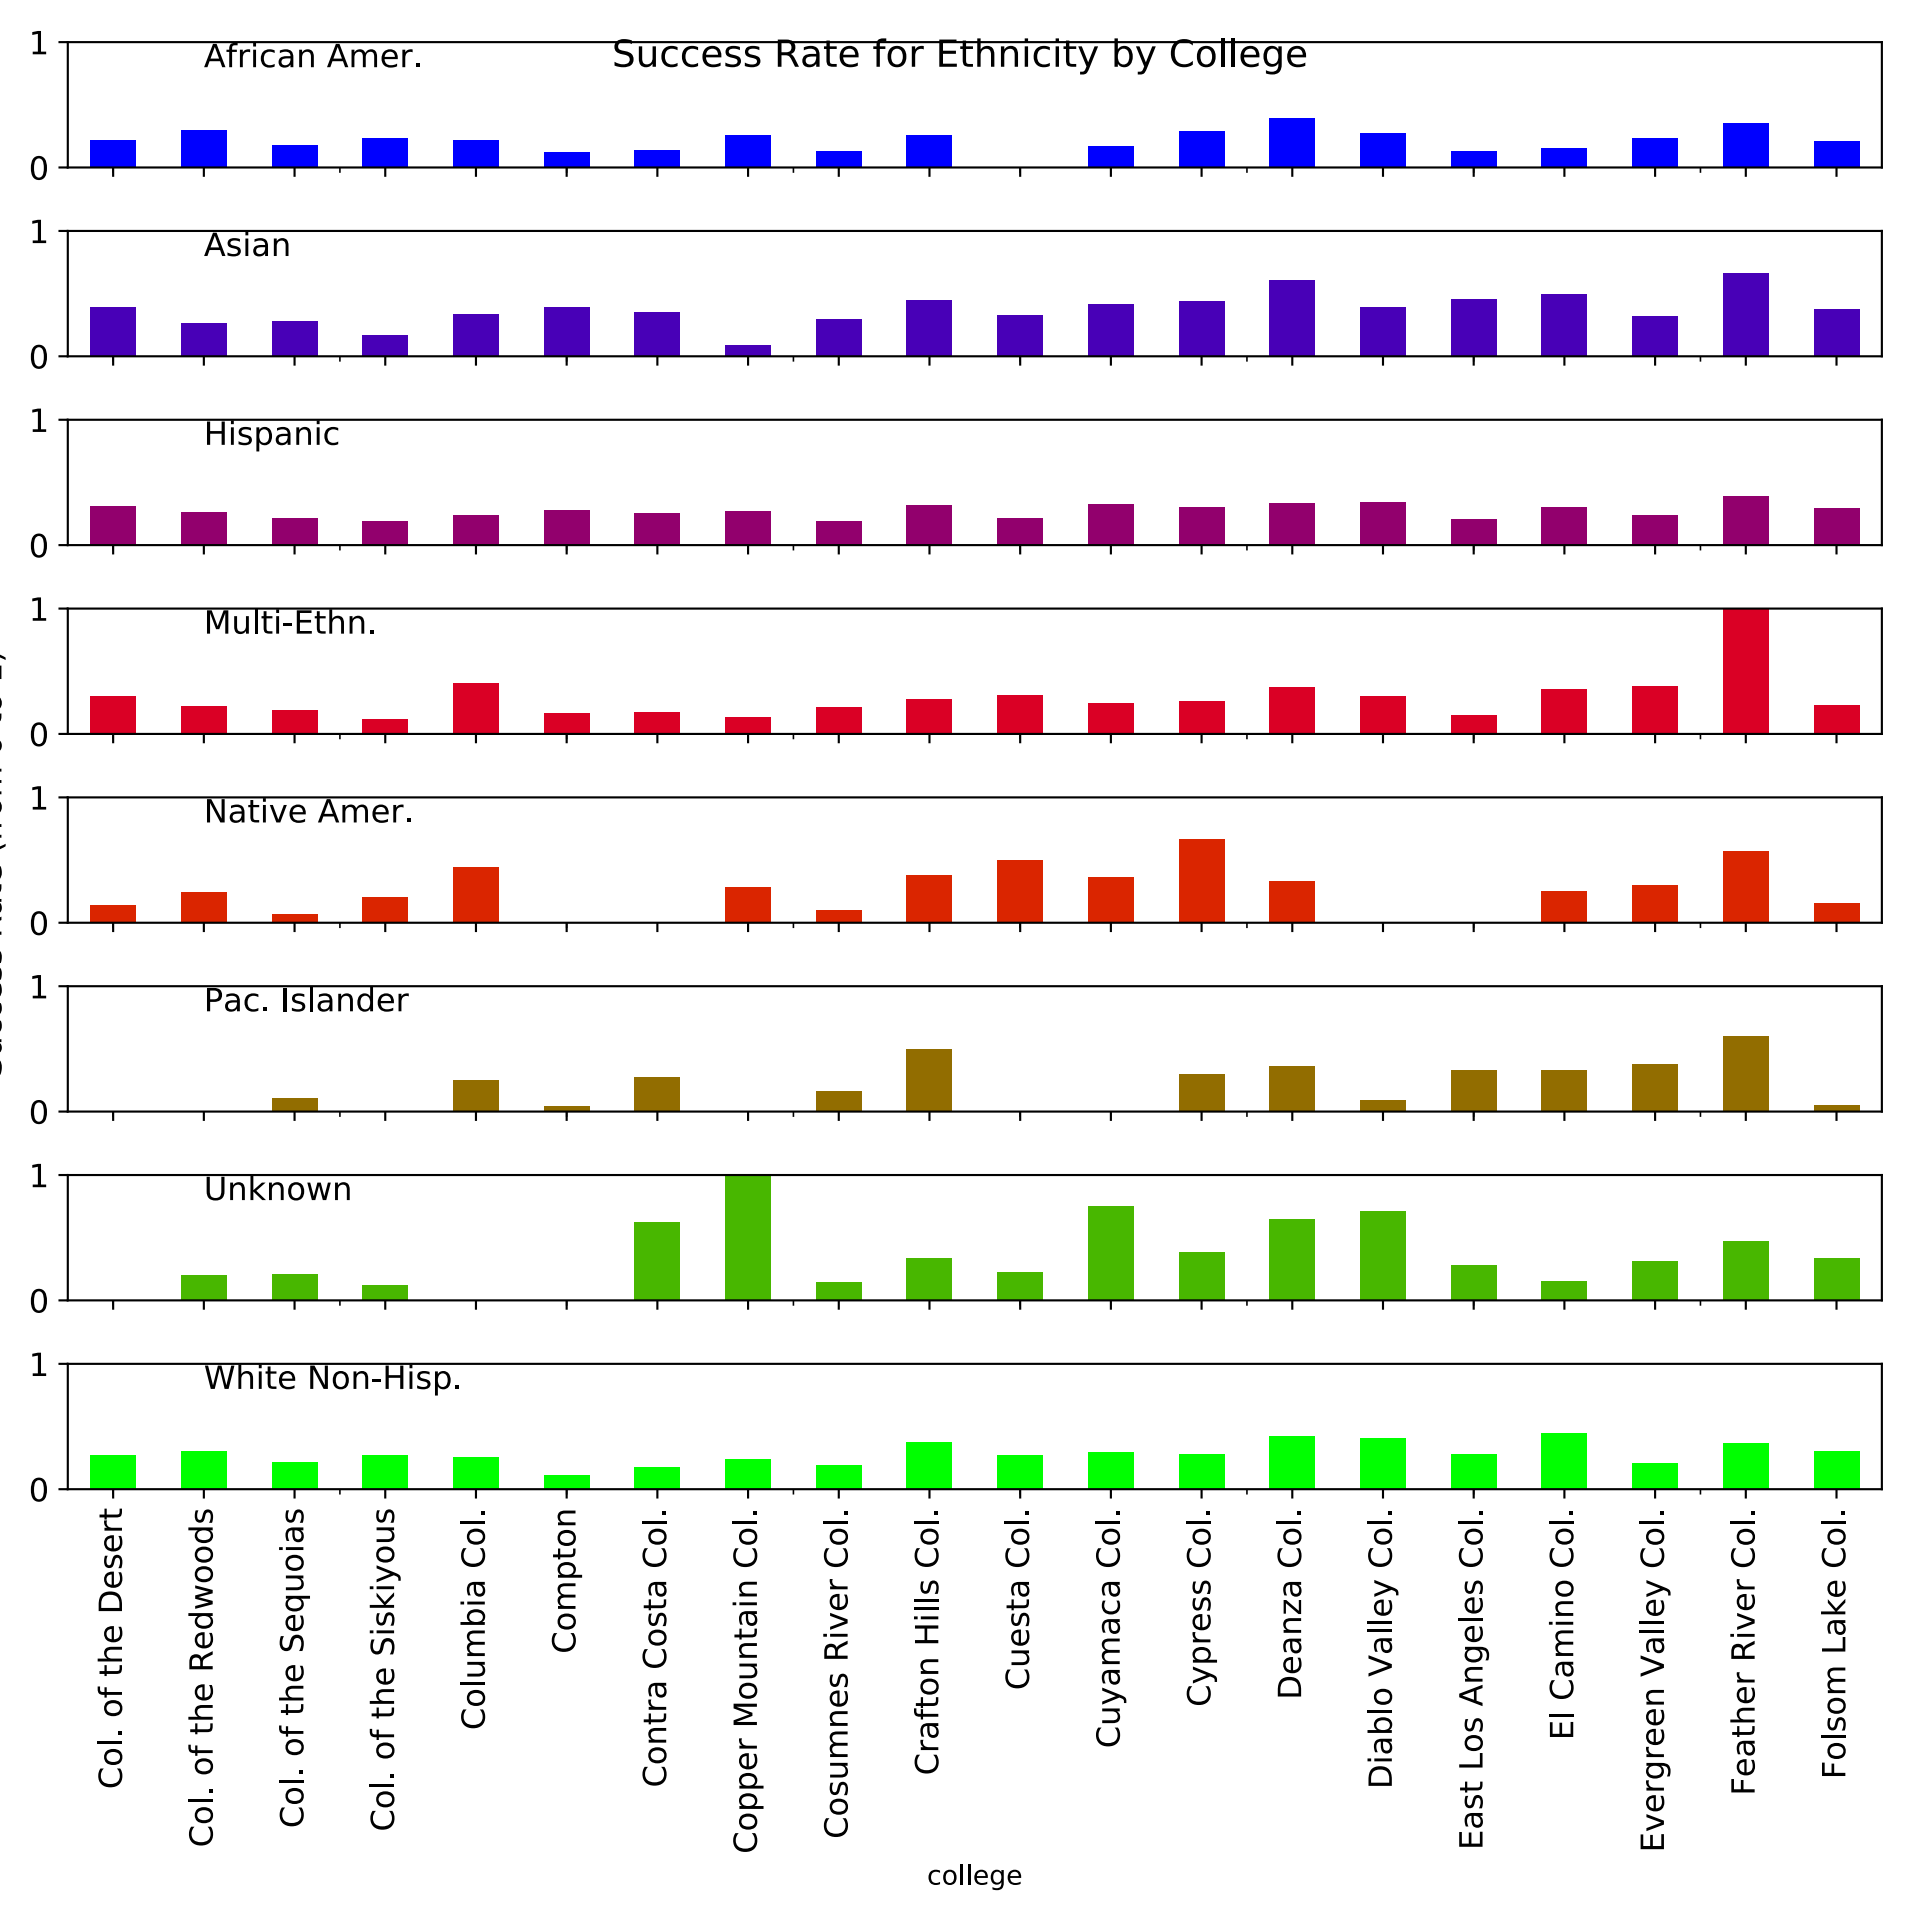

Success Rate for Ethnicity by College

Success Rate for Ethnicity by College

African Amer.

Asian

Hispanic

Multi-Ethn.

Native Amer.

Pac. Islander

Unknown

White Non-Hisp.

Col. of the Desert
Col. of the Redwoods
Col. of the Sequoias
Col. of the Siskiyou
Columbia Col.
Compton
Contra Costa Col.
Copper Mountain Col.
Cosumnes River Col.
Crafton Hills Col.
Cuesta Col.
Cuyamaca Col.
Cypress Col.
Deanza Col.
Diablo Valley Col.
East Los Angeles Col.
El Camino Col.
Evergreen Valley Col.
Feather River Col.
Folsom Lake Col.

college

Success Rate for Ethnicity by College

Success Rate for Ethnicity by College

Success Rate for Ethnicity by College

Success Rate for Ethnicity by College