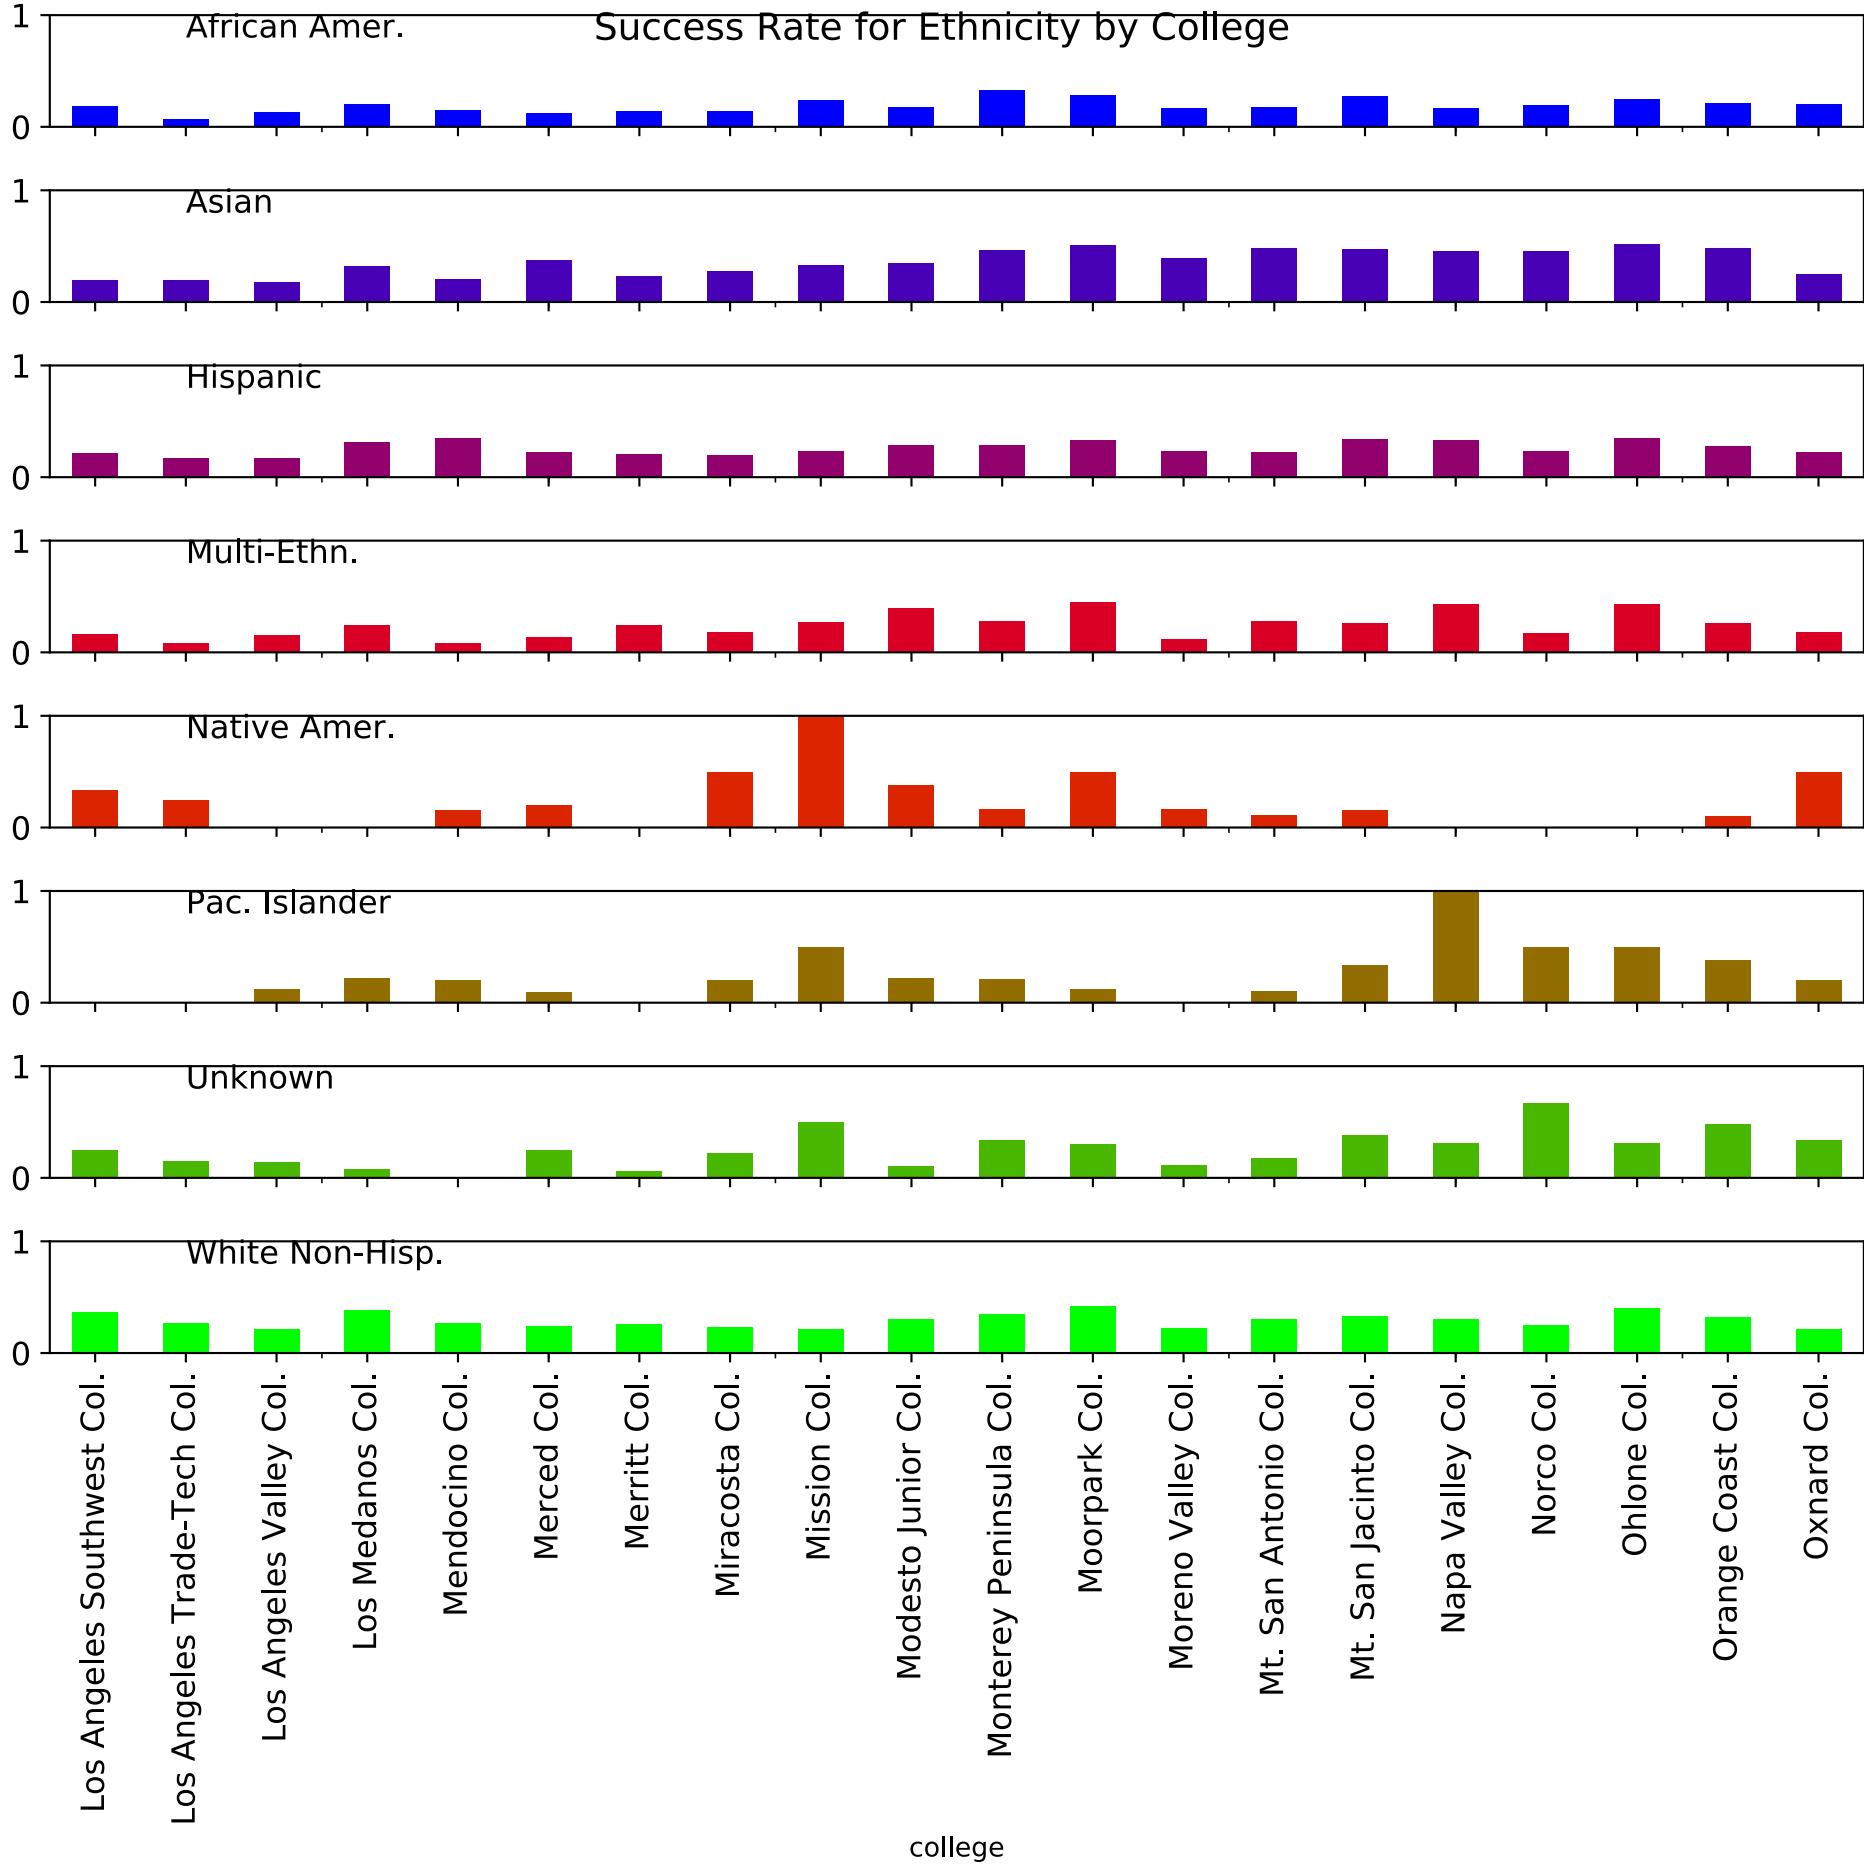

Success Rate for Ethnicity by College

Success Rate for Ethnicity by College

African Amer.

Asian

Hispanic

Multi-Ethn.

Native Amer.

Pac. Islander

Unknown

White Non-Hisp.

Col. of the Desert
Col. of the Redwoods
Col. of the Sequoias
Col. of the Siskiyou
Columbia Col.
Compton
Contra Costa Col.
Copper Mountain Col.
Cosumnes River Col.
Crafton Hills Col.
Cuesta Col.
Cuyamaca Col.
Cypress Col.
Deanza Col.
Diablo Valley Col.
East Los Angeles Col.
El Camino Col.
Evergreen Valley Col.
Feather River Col.
Folsom Lake Col.

college

Success Rate for Ethnicity by College

Success Rate for Ethnicity by College

Success Rate for Ethnicity by College

Success Rate for Ethnicity by College