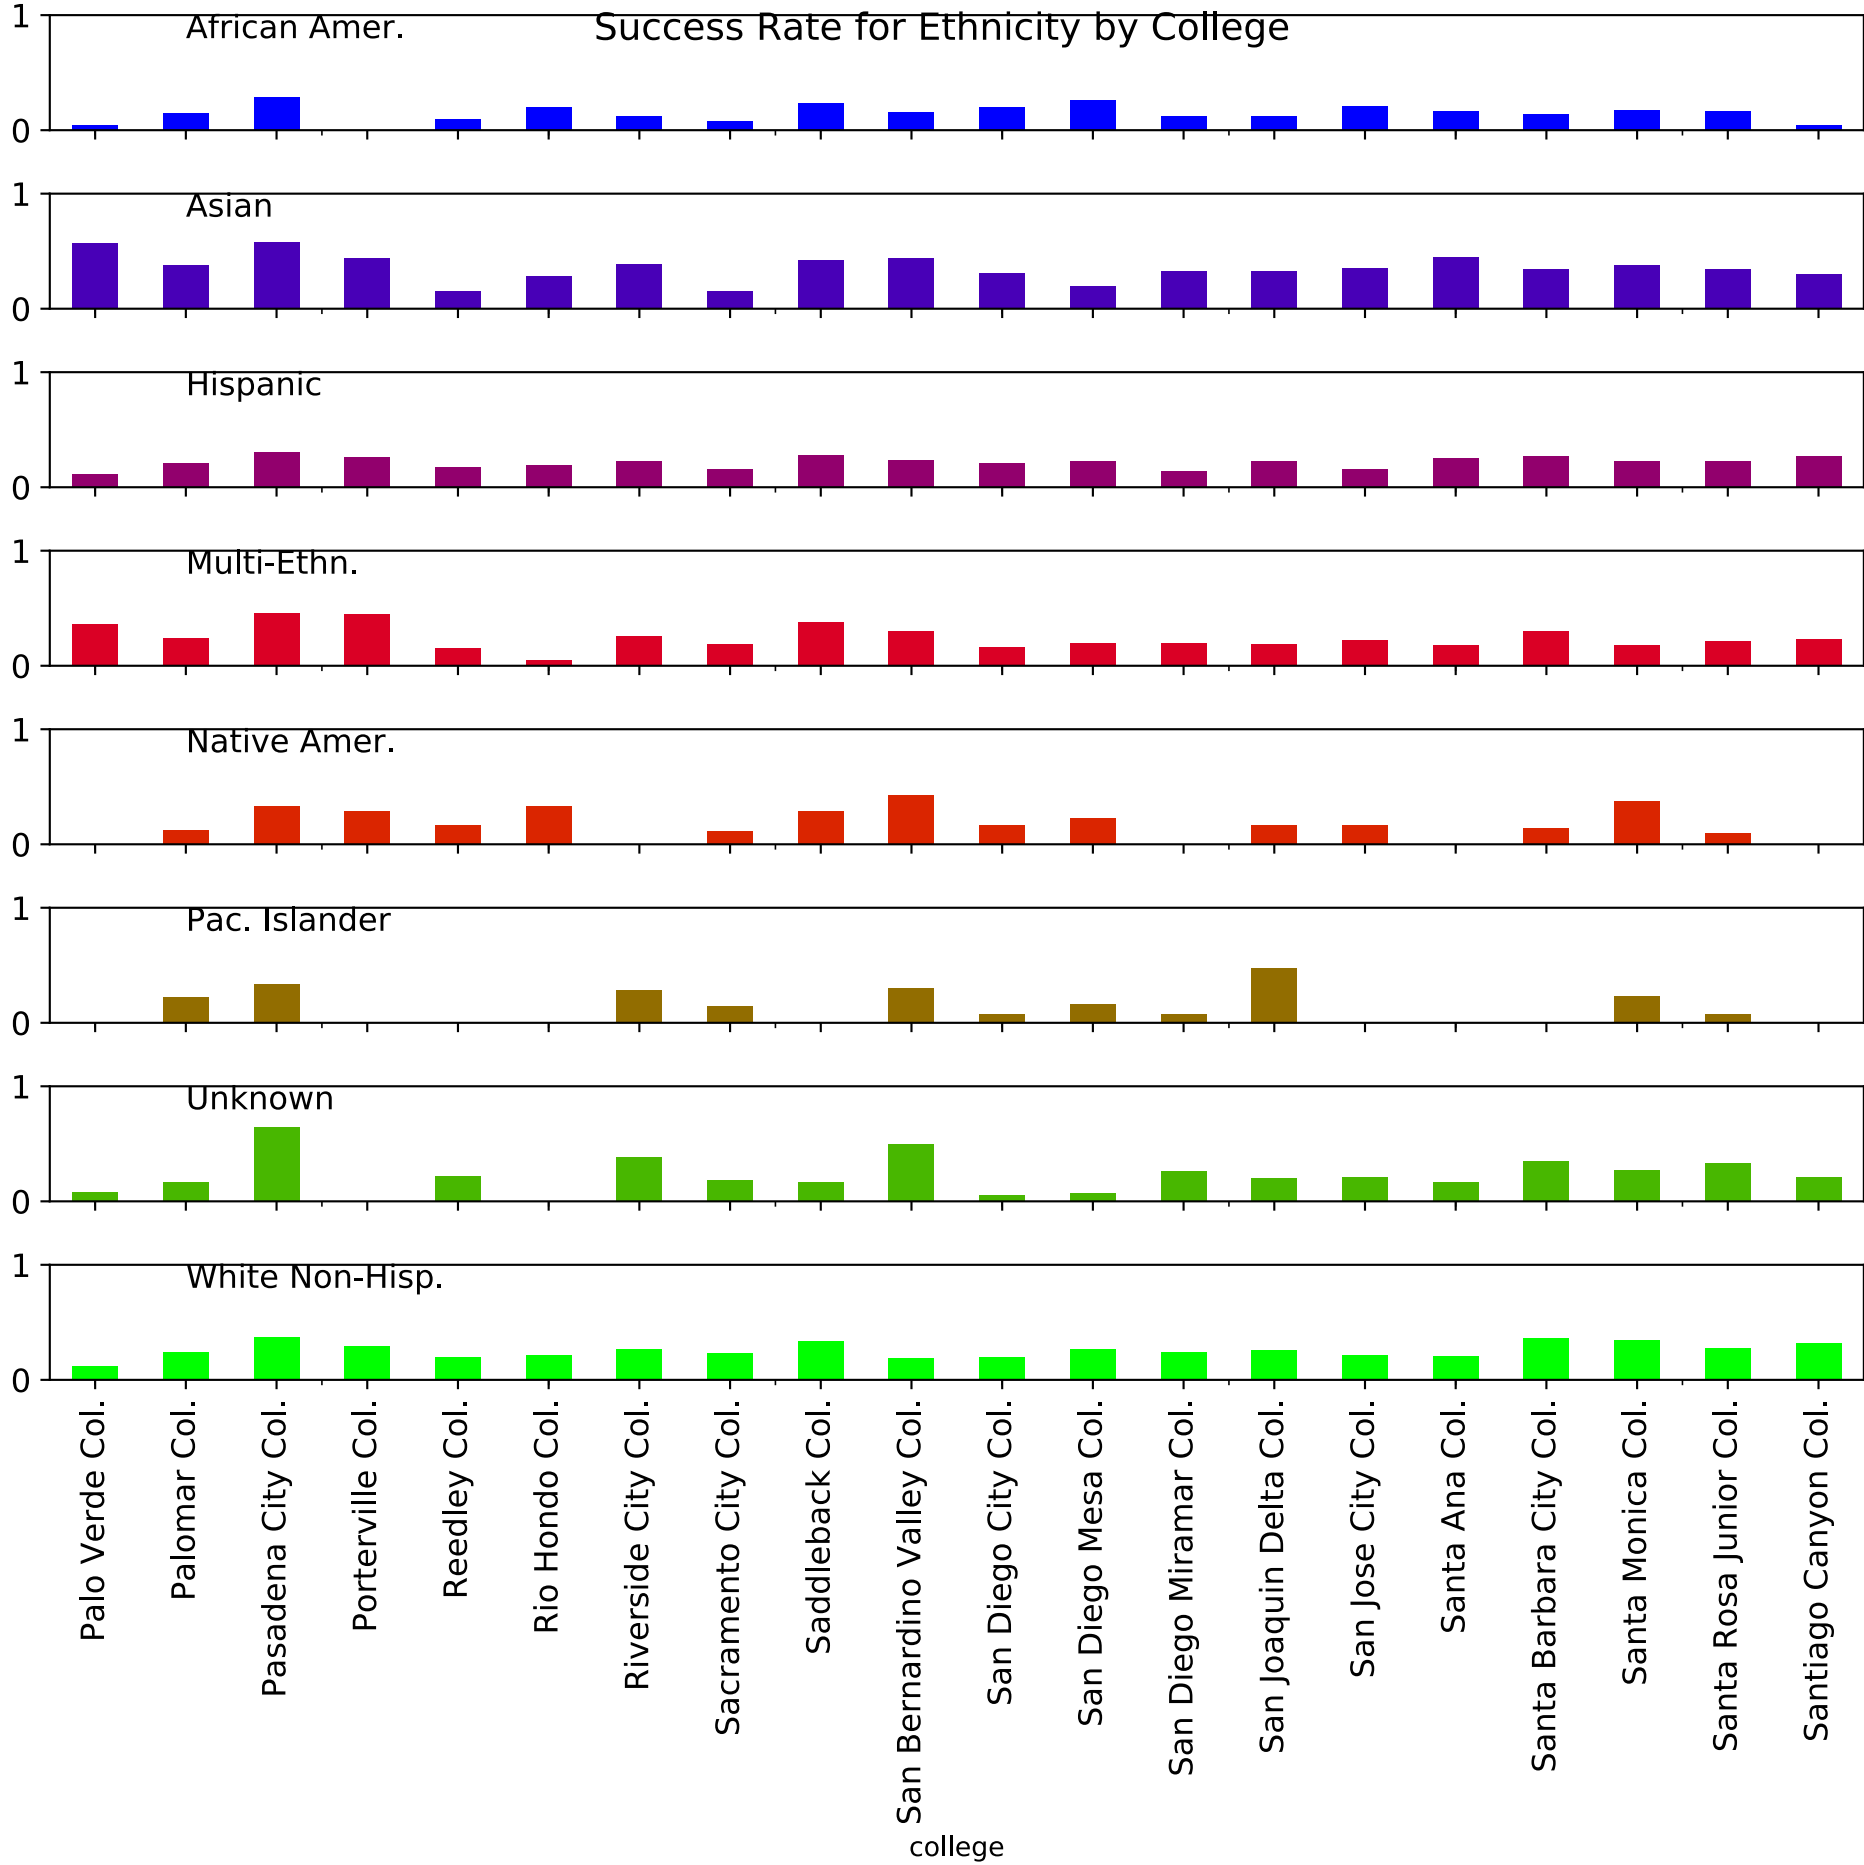

Success Rate for Ethnicity by College

Success Rate for Ethnicity by College

African Amer.

Asian

Hispanic

Multi-Ethn.

Native Amer.

Pac. Islander

Unknown

White Non-Hisp.

Col. of the Desert
Col. of the Redwoods
Col. of the Sequoias
Col. of the Siskiyou
Columbia Col.
Compton
Contra Costa Col.
Copper Mountain Col.
Cosumnes River Col.
Crafton Hills Col.
Cuesta Col.
Cuyamaca Col.
Cypress Col.
Deanza Col.
Diablo Valley Col.
East Los Angeles Col.
El Camino Col.
Evergreen Valley Col.
Feather River Col.
Folsom Lake Col.

college

Success Rate for Ethnicity by College

Success Rate for Ethnicity by College

Success Rate for Ethnicity by College

Success Rate for Ethnicity by College