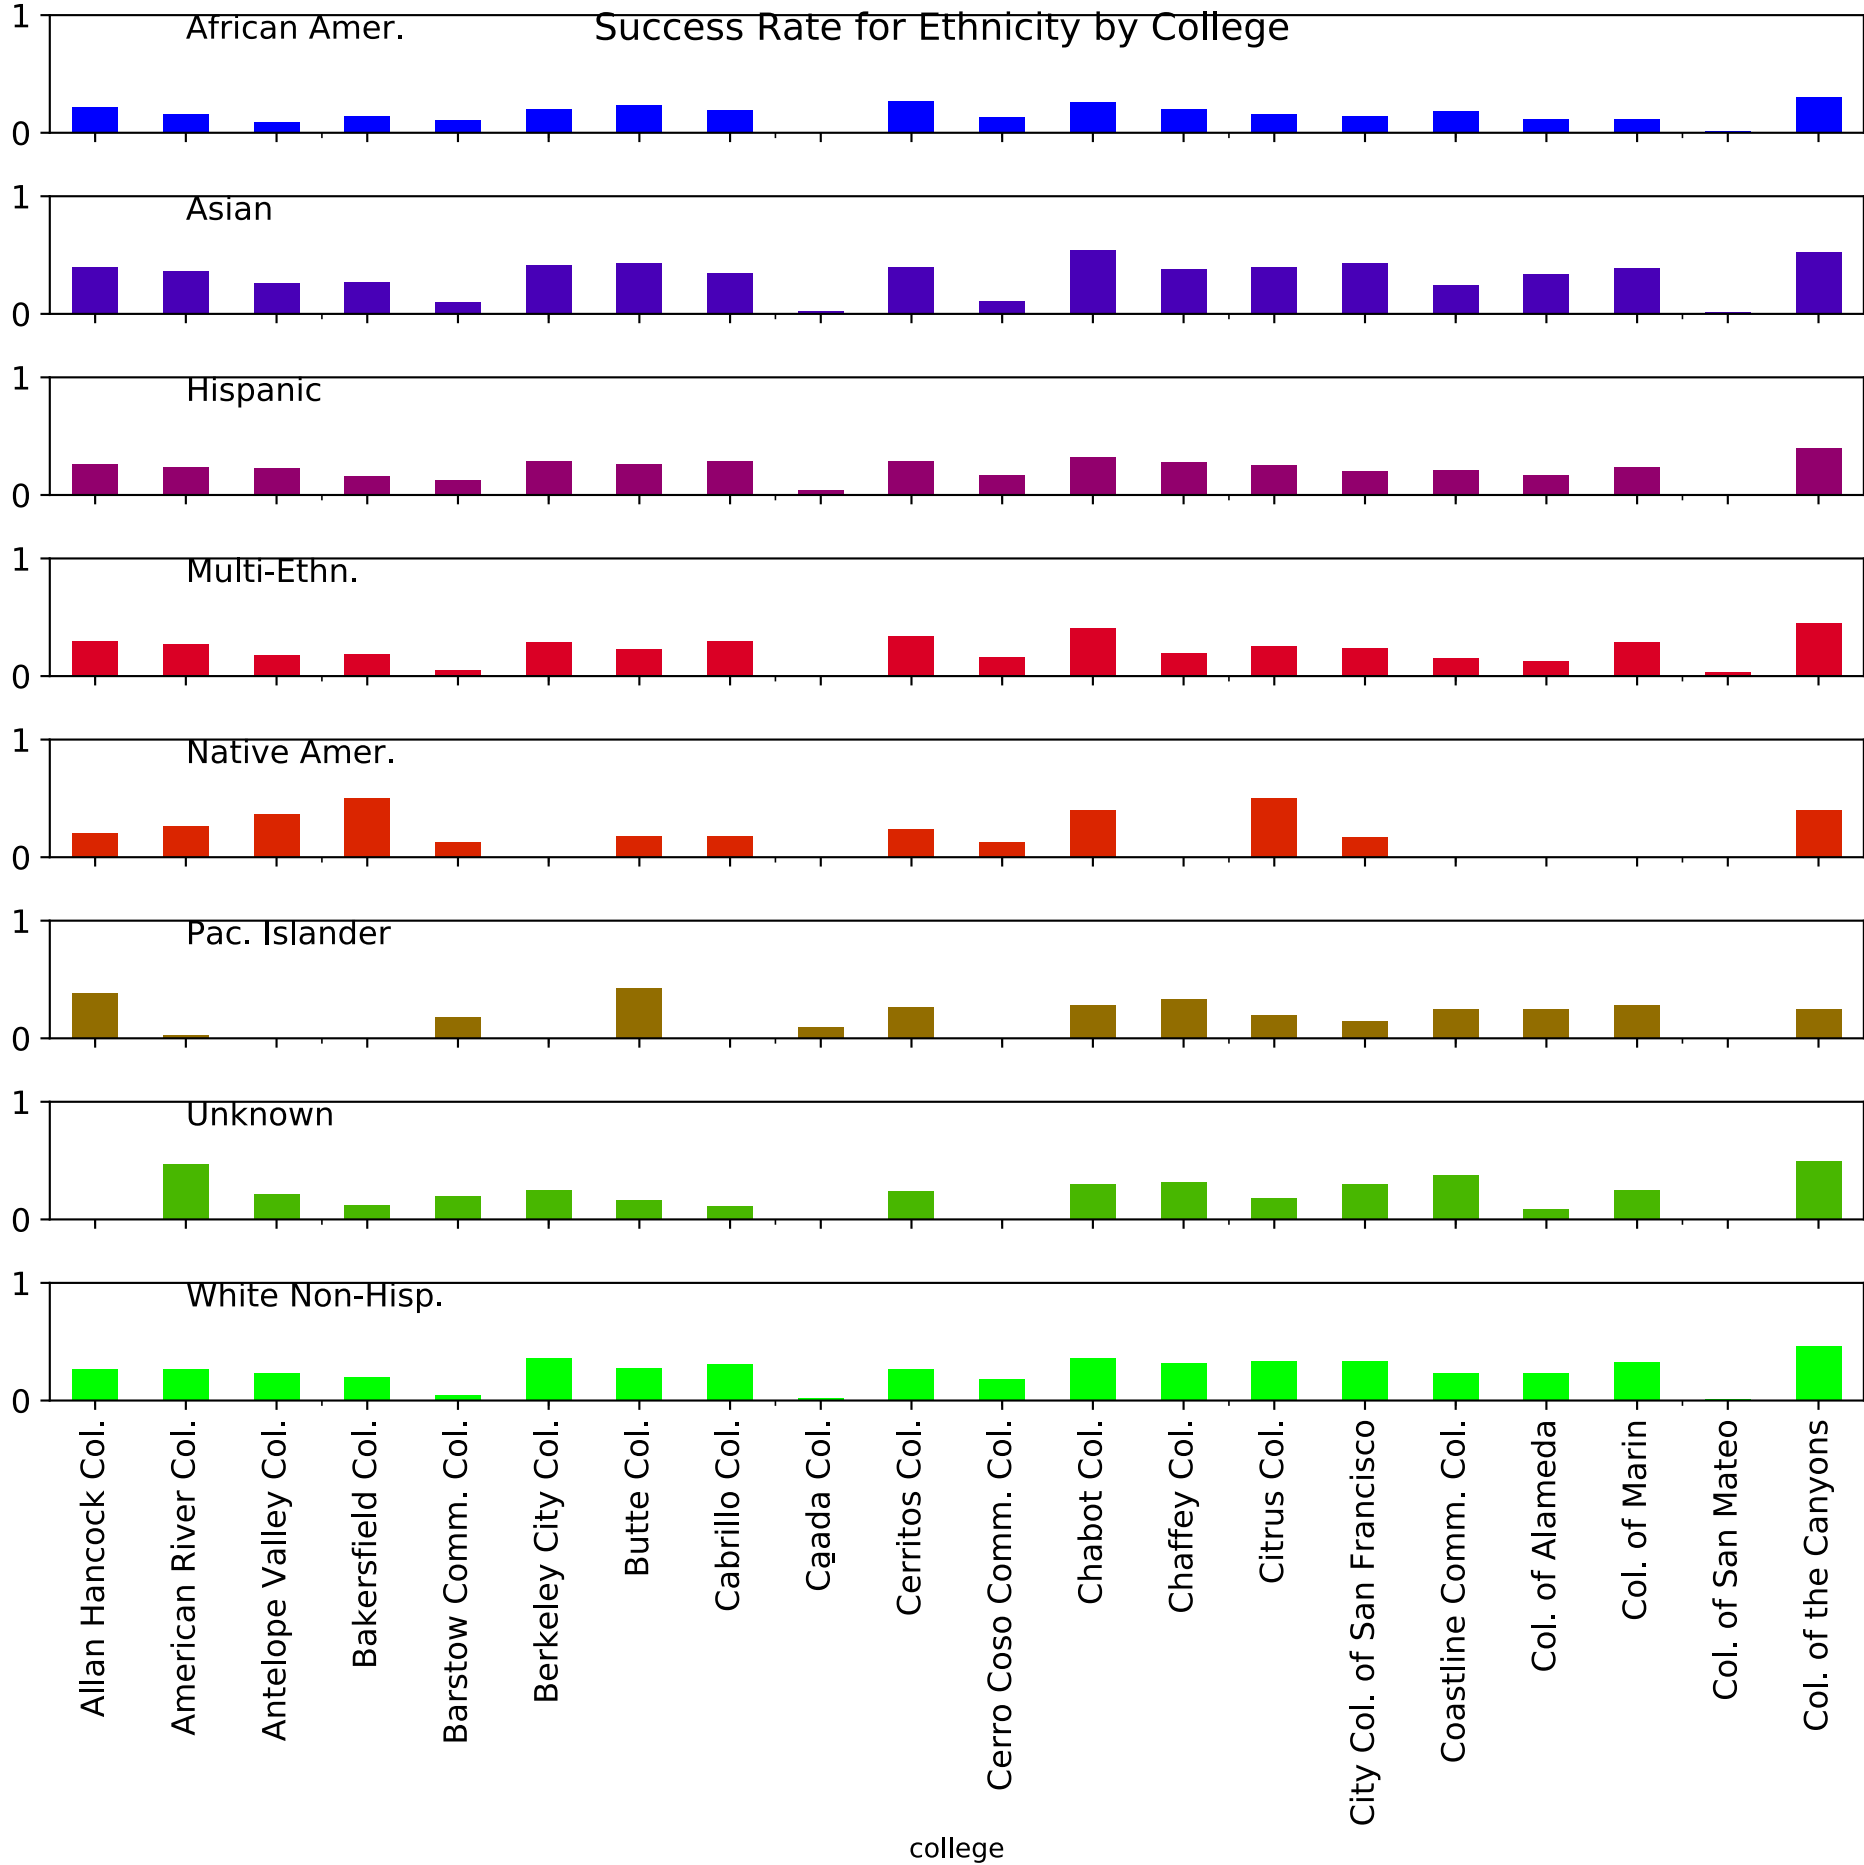

Success Rate for Ethnicity by College

Success Rate for Ethnicity by College

African Amer.

Asian

Hispanic

Multi-Ethn.

Native Amer.

Pac. Islander

Unknown

White Non-Hisp.

Col. of the Desert
Col. of the Redwoods
Col. of the Sequoias
Col. of the Siskiyou
Columbia Col.
Compton
Contra Costa Col.
Copper Mountain Col.
Cosumnes River Col.
Crafton Hills Col.
Cuesta Col.
Cuyamaca Col.
Cypress Col.
Deanza Col.
Diablo Valley Col.
East Los Angeles Col.
El Camino Col.
Evergreen Valley Col.
Feather River Col.
Folsom Lake Col.

college

Success Rate for Ethnicity by College

Success Rate for Ethnicity by College

Success Rate for Ethnicity by College

Success Rate for Ethnicity by College